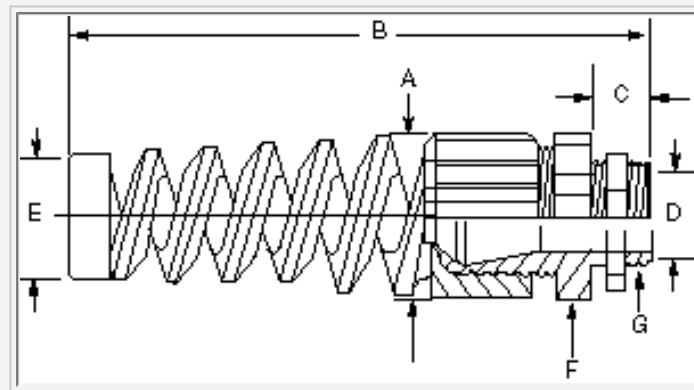

Dimension F A/F	.75" (19.1)
Certifications	UL Listed, CSA Certified
Packaging	Bulk 25
M Drawings	Click here for M-Drawing
Catalog Page	Click here for catalog page T86
Catalog Section	Click here for Section-T
UPC Number	78358502309
Weight in LBs	0.6